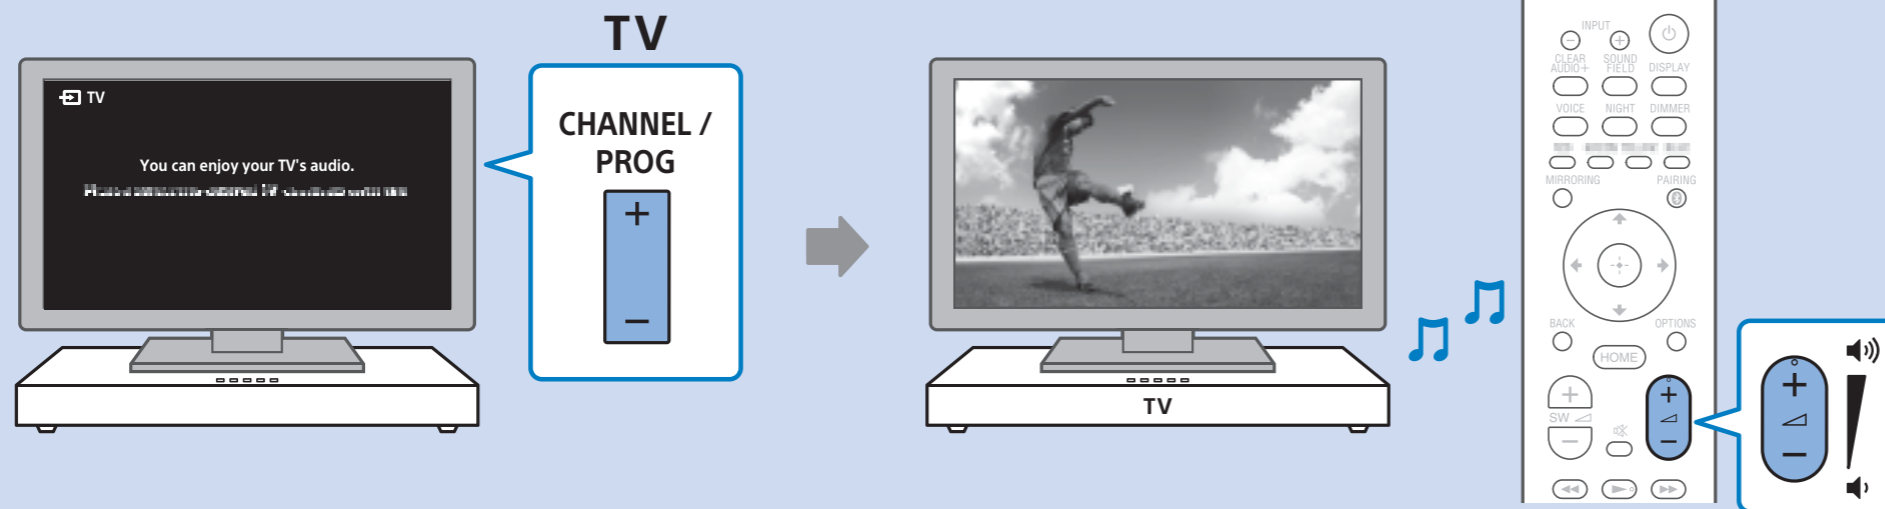

HT-XT2

©2016 Sony Corporation

4-585-709-22(1) (SL-HR-SR)

Kabel HDMI z visoko hitrostjo prenosa podatkov  
HDMI kabel velike brzine  
HDMI kabl velike brzine prenosa

1

2

HDMI ARC

...  
ALI  
ILI  
ILI  
...

HDMI

3

4

**SongPal Link**

**Wireless Multi-room**

Operating Instructions

This block contains the 'SongPal Link' and 'Wireless Multi-room' logos, an icon of a person with a question mark, a document icon labeled 'Operating Instructions', and a QR code.