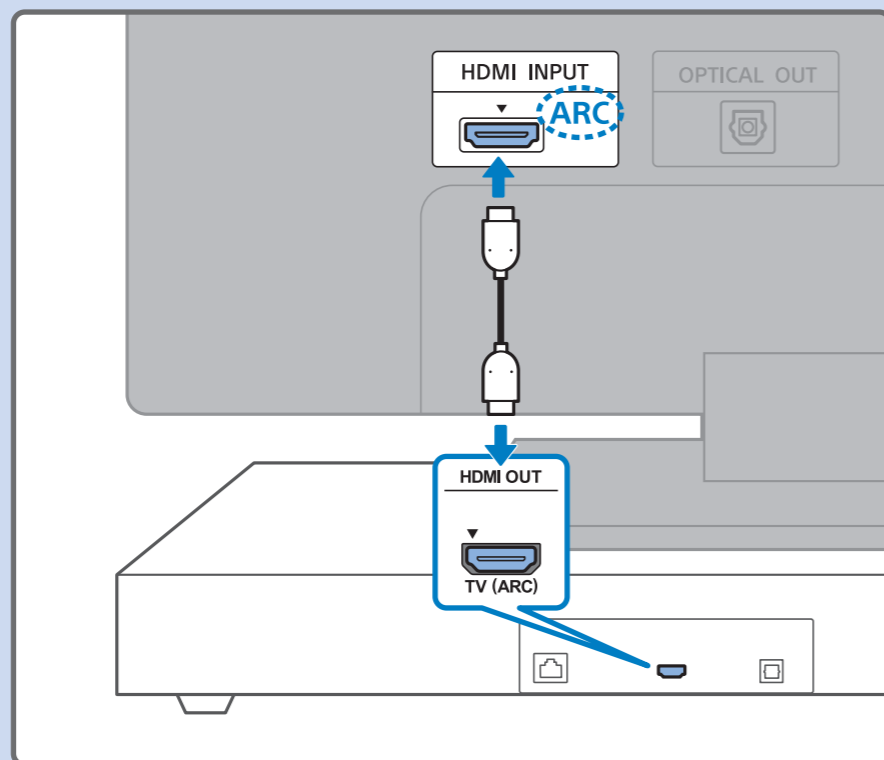

HT-XT2

©2016 Sony Corporation

4-585-709-22(1) (SL-HR-SR)

Kabel HDMI z visoko hitrostjo prenosa podatkov  
HDMI kabel velike brzine  
HDMI kabl velike brzine prenosa

1

2

HDMI ARC

...  
ALI  
ILI  
ILI  
...

HDMI

3

4

**SongPal Link**

**Wireless Multi-room**

Operating Instructions

This block contains the 'SongPal Link' and 'Wireless Multi-room' logos, an icon of a person with a question mark, a document icon labeled 'Operating Instructions', and a QR code.