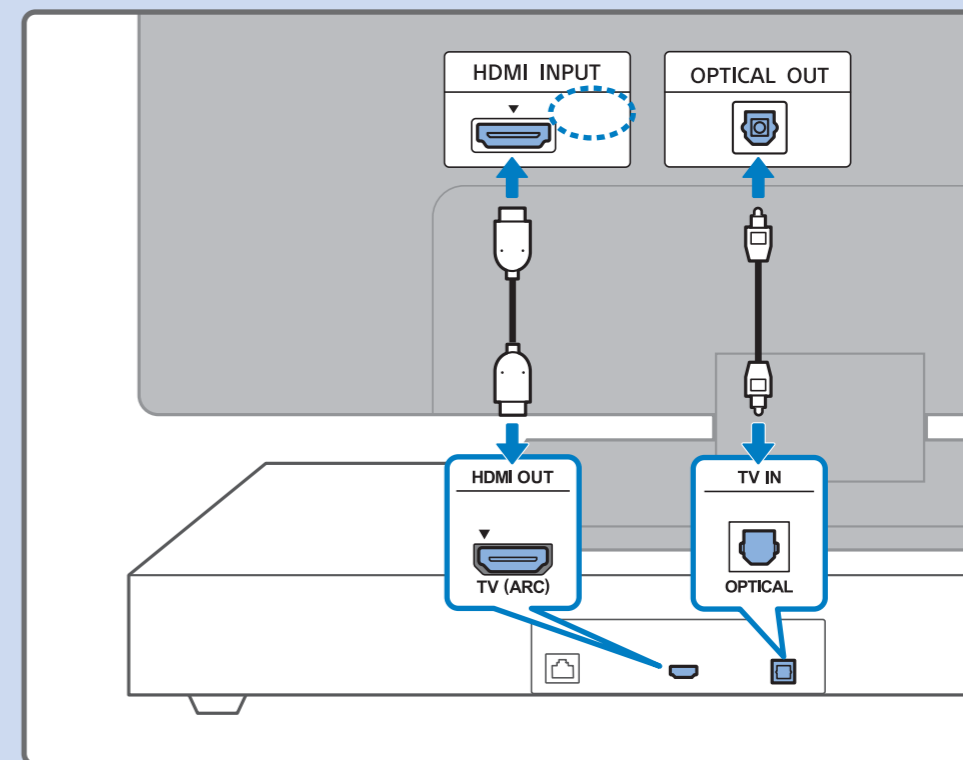

HT-XT2

©2016 Sony Corporation

4-585-709-22(1) (SL-HR-SR)

Kabel HDMI z visoko hitrostjo prenosa podatkov  
HDMI kabel velike brzine  
HDMI kabl velike brzine prenosa

1

2

HDMI ARC

...  
ALI  
ILI  
ILI  
...

HDMI

3

4

**SongPal Link**

**Wireless Multi-room**

Operating Instructions

This block contains the 'SongPal Link' and 'Wireless Multi-room' logos, an icon of a person with a question mark, a document icon labeled 'Operating Instructions', and a QR code.