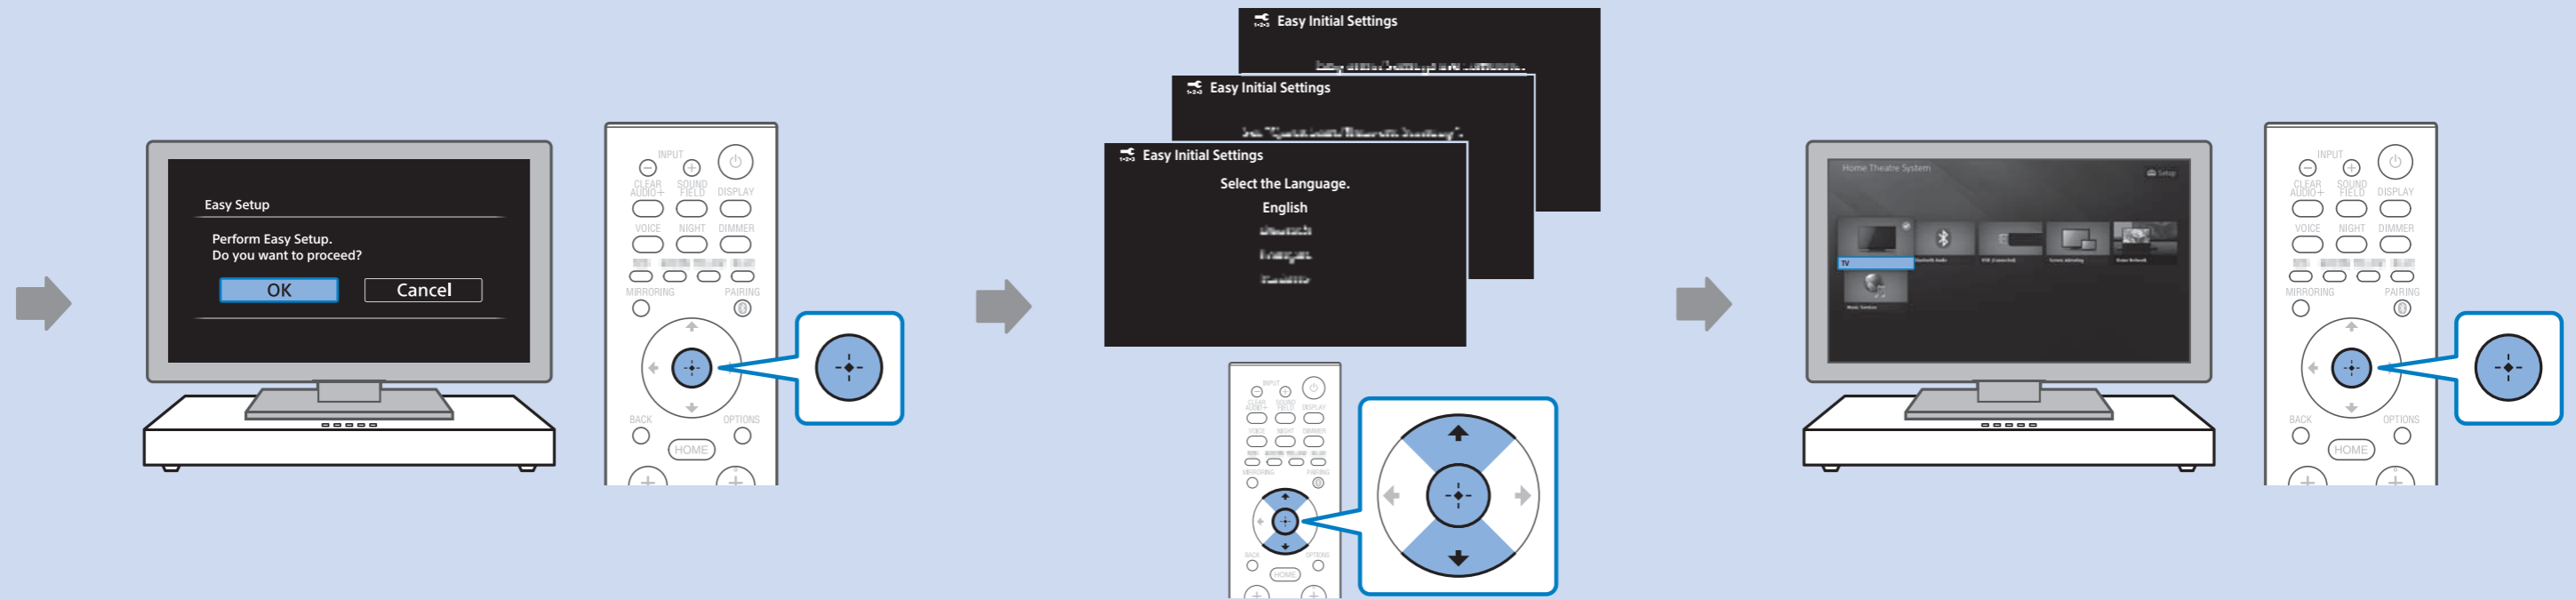

HT-XT2

©2016 Sony Corporation

4-585-709-22(1) (SL-HR-SR)

Kabel HDMI z visoko hitrostjo prenosa podatkov  
HDMI kabel velike brzine  
HDMI kabl velike brzine prenosa

1

2

HDMI ARC

...  
ALI  
ILI  
ILI  
...

HDMI

3

4

**SongPal Link**

**Wireless Multi-room**

Operating Instructions

This block contains the 'SongPal Link' and 'Wireless Multi-room' logos, an icon of a person with a question mark, a document icon labeled 'Operating Instructions', and a QR code.