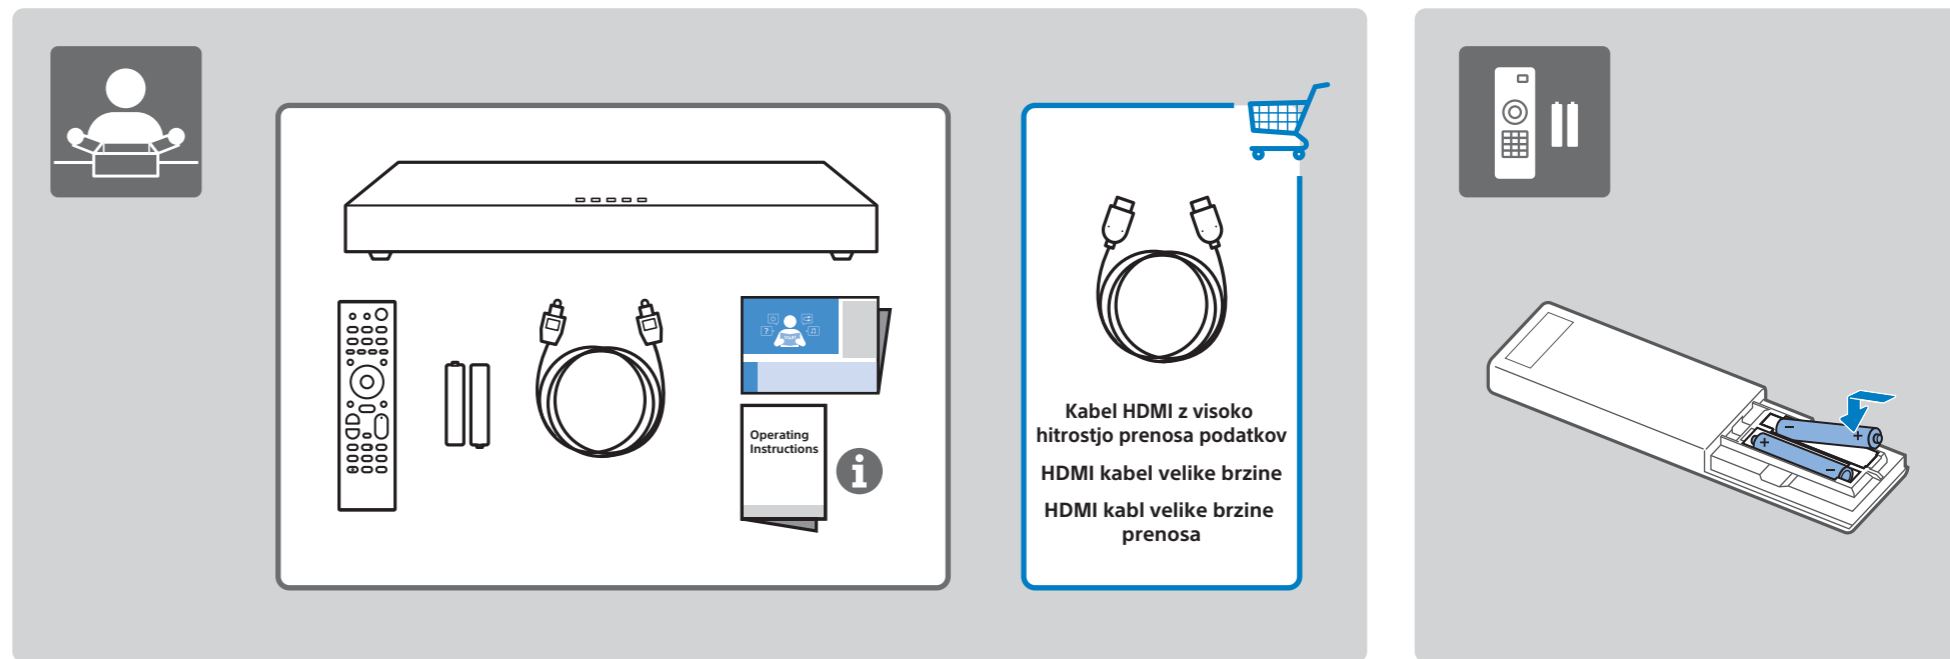

HT-XT2

©2016 Sony Corporation

4-585-709-22(1) (SL-HR-SR)

Kabel HDMI z visoko hitrostjo prenosa podatkov  
HDMI kabel velike brzine  
HDMI kabl velike brzine prenosa

1

2

HDMI ARC

...  
ALI  
ILI  
ILI  
...

HDMI

3

4

**SongPal Link**

**Wireless Multi-room**

Operating Instructions

This block contains the 'SongPal Link' and 'Wireless Multi-room' logos, an icon of a person with a question mark, a document icon labeled 'Operating Instructions', and a QR code.