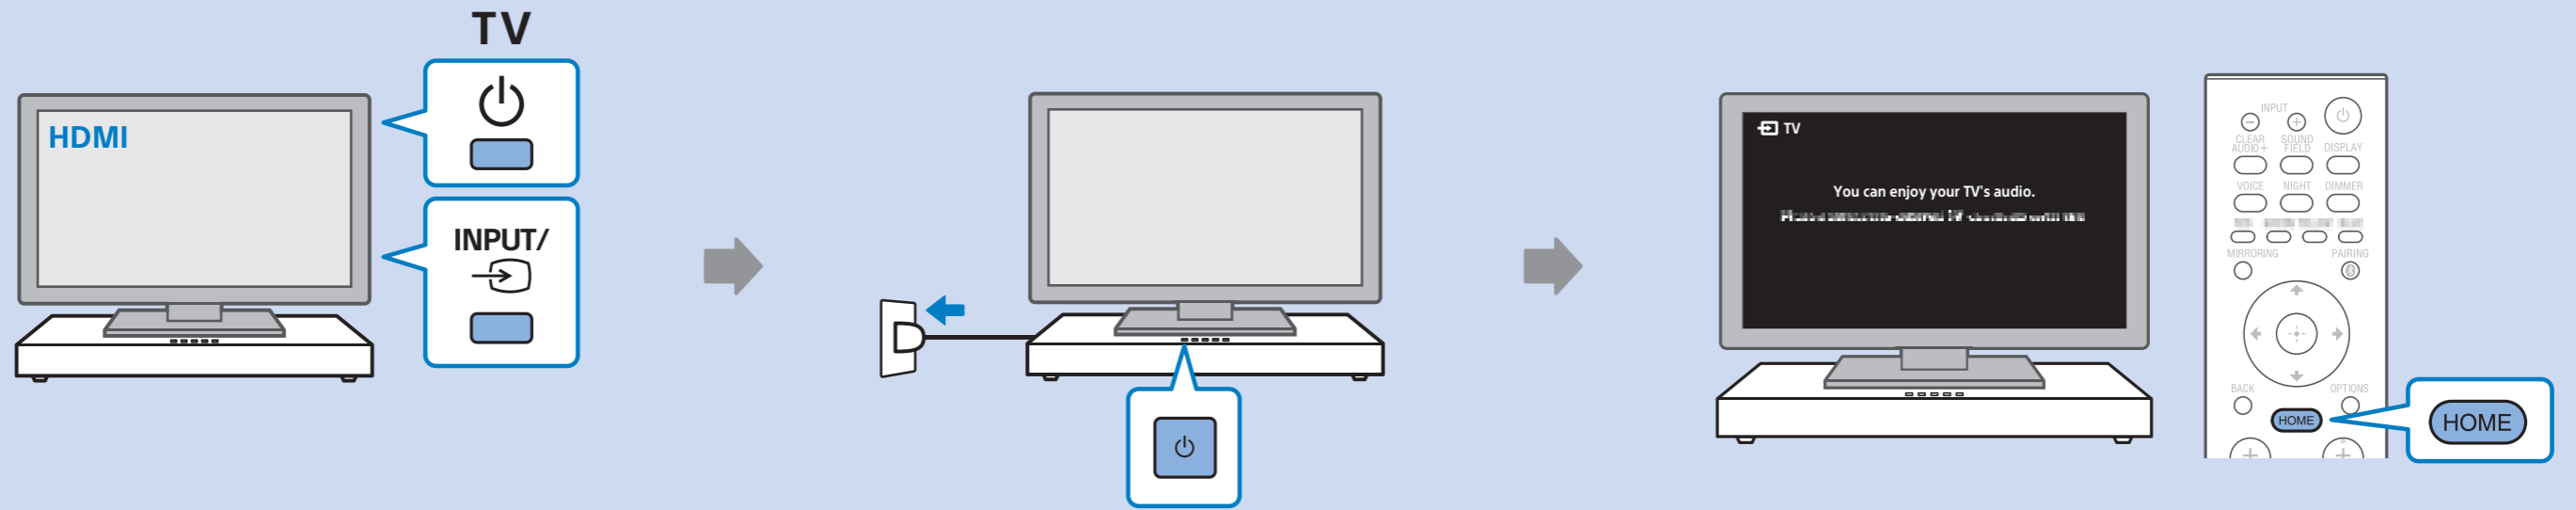

HT-XT2

©2016 Sony Corporation

4-585-709-22(1) (SL-HR-SR)

Kabel HDMI z visoko hitrostjo prenosa podatkov  
HDMI kabel velike brzine  
HDMI kabl velike brzine prenosa

1

2

HDMI ARC

...  
ALI  
ILI  
ILI  
...

HDMI

3

4

**SongPal Link**

**Wireless Multi-room**

Operating Instructions

This block contains the 'SongPal Link' and 'Wireless Multi-room' logos, an icon of a person with a question mark, a document icon labeled 'Operating Instructions', and a QR code.